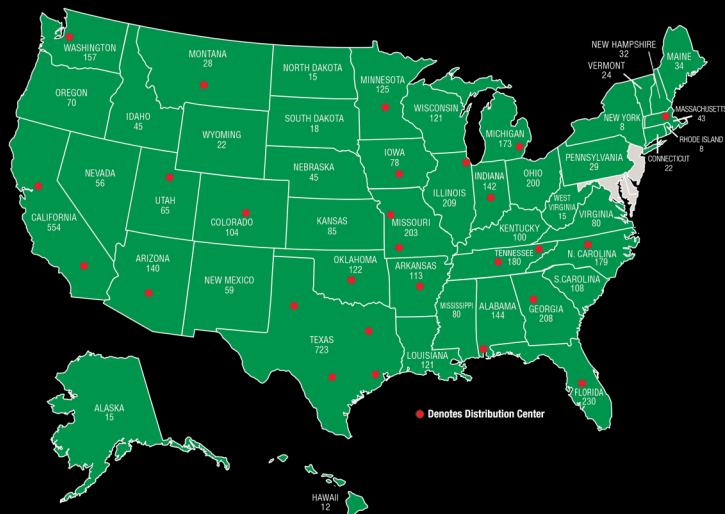

# NATIONAL ACCOUNT SUPPORT LINE

**(417) 873-2043**

**FIRSTCALLONLINE.COM**

**WITH OVER 5,340 O'REILLY AUTO PARTS STORES  
IN 47 STATES, WE'RE NEVER FAR FROM HOME.**

- *Monthly specials and promotions specific to the Professional*
- *A full line of the highest quality auto parts*
- *Tool and Shop equipment supplier*
- *Professional parts people*
- *Dedicated sales representatives*
- *2% charge account discount when remitted by the 10th each month*
- *First Call Online – online parts ordering with earnbacks*
- *Overnight delivery from our distribution centers*
- *Extended hours of service*
- *Technical and business management training*
- *Unidentified delivery truck service only for Professional Customers*
- *Contact your local store or Territory Sales Manager for details*